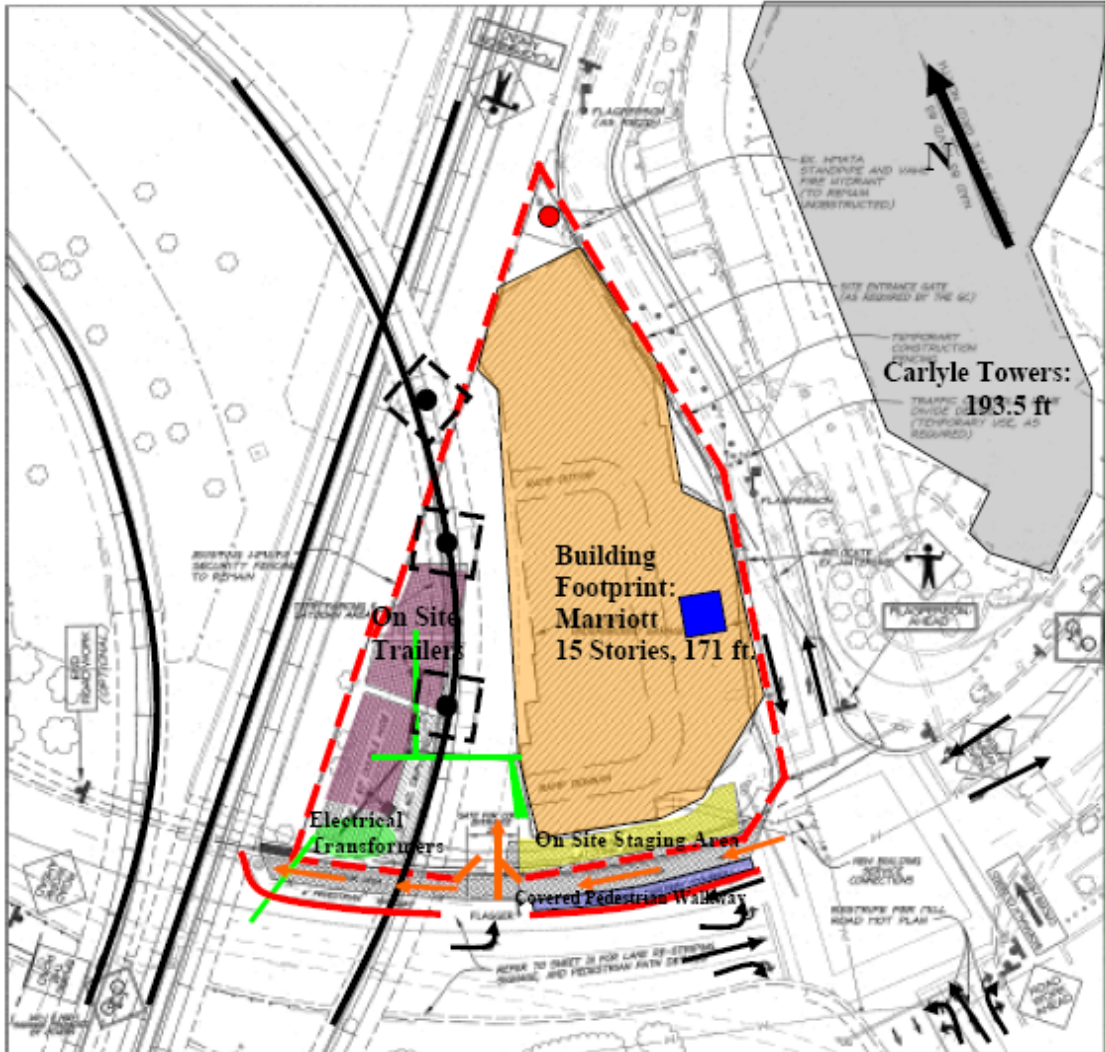

RESIDENCE INN

BY MARRIOTT

2345 MILL RD, ALEXANDRIA, VA

JULIA E. PHILLIPS

CONSTRUCTION MANAGEMENT

Appendix C: Detailed Site Plan

The Detailed Site Plan showing exact locations on the site that were described in the Site Plan of Existing Conditions section can be found on the following page.

RESIDENCE INN

BY MARRIOTT
 2345 MILL RD, ALEXANDRIA, VA
 JULIA E. PHILLIPS
 CONSTRUCTION MANAGEMENT

Legend:

- Construction Fencing - - -
- Construction Gate / /
- Construction Traffic →
- Construction Barrier —
- Electrical Power & Utilities —
- Tower Crane ■
- Metro Track —
- Protected Metro Column ●
- Protected City Fire Hydrant ●
- Public Traffic →